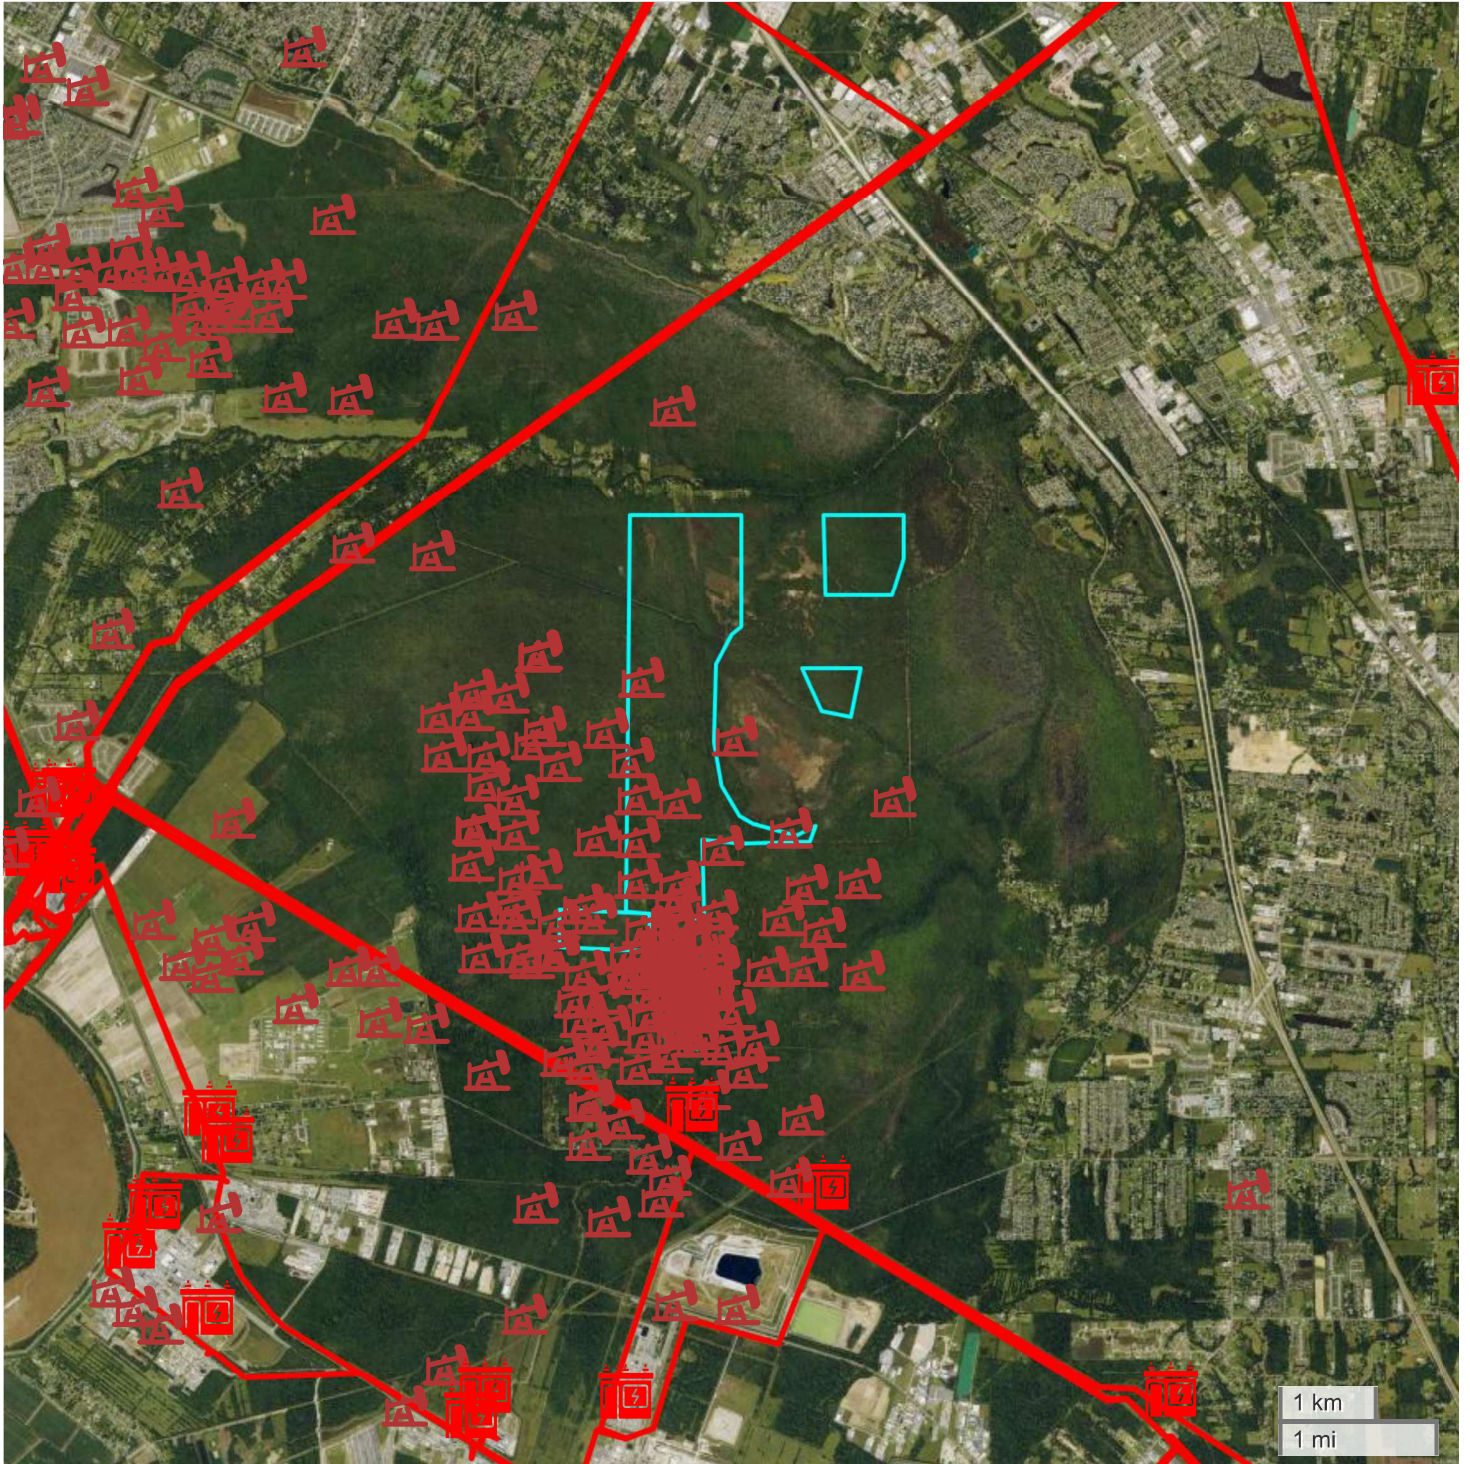

# ST. GABRIEL LAND ENERGY MAP

FarmWorth, LLC makes no warranties, express or implied, regarding the accuracy of any information provided through FarmWorth.com. User is solely responsible for independently verifying all information prior to use and waives any claims against FarmWorth, LLC arising from inaccuracies in such information.

-  Transmission Lines
-  Substations
-  Wind Turbine
-  Wind Farm
-  Solar
-  Oil and Gas (Active)
-  Oil and Gas (Abandoned)